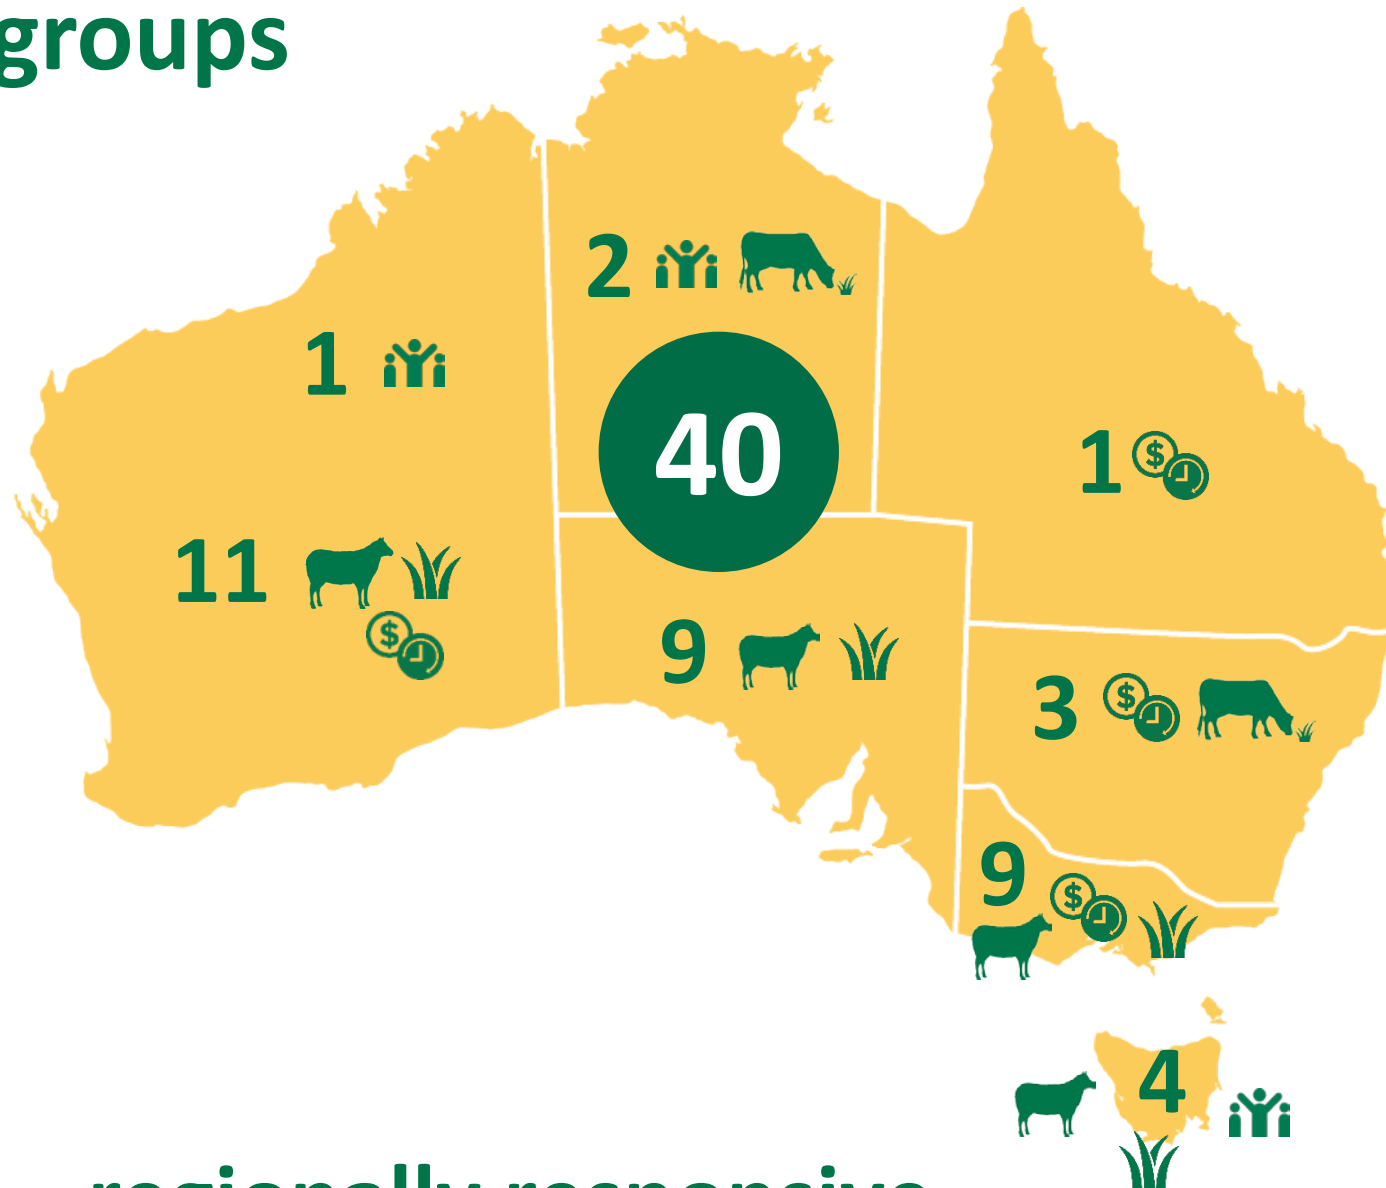

PGS groups

- **Feedbase**
  - Pasture Principles
  - Grazing Matcher
  - Diverse Feedbase
- **Repro & genetics**
  - Lifting Lamb Survival
  - Benchmarking for Profit
  - Heifers for Profit
- **Business**
  - Business Principles
  - Farming Smarter
  - Grazing Matcher
- **People**
  - Power of Engagement
  - Practical Leader
- **Value chain**
  - Lean Meat Yield (pilot)

PGS – regionally responsive